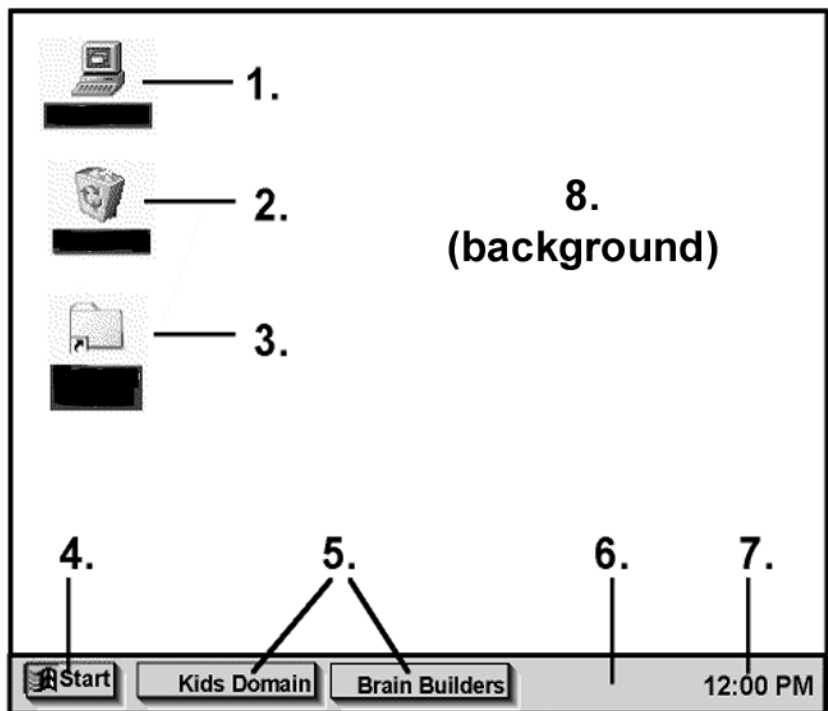

# Computers: Inside & Out - The Windows Desktop Labeling Worksheet

Label the diagram below by writing the name of the desktop feature in the blank next to the corresponding number.

**Start Menu**

**clock**

**My Computer icon**

**icon**

**minimized windows**

**taskbar**

**Recycle Bin icon**

**wallpaper**

1. \_\_\_\_\_

5. \_\_\_\_\_